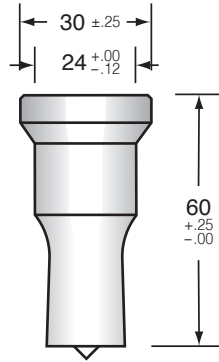

STOCK ITEMS: Shipped Same Day • **EXPRESS ITEMS:** Shipped Within 48 Hours

TOOLING FOR NITTO KOHKI / ALFRA

STOCK SIZES (mm)
7.92
11.09
14.27
17.44
20.62
23.79

192
STOCK

352
STOCK

352BC
EXPRESS

APS-9288 Coupling Nut for Alfra is STOCK

APS-9729 Coupling Nut for Nitto Kohki is STOCK

TOOLING FOR HUSKIE / POWER TEAM / PORTA-PUNCH

STOCK SIZES (mm)
7.92
11.09
14.27
17.44
20.62

105
STOCK

244
STOCK

TOOLING FOR ENERPAC

STOCK SIZES (mm)
7.92
11.09
14.27
17.44
20.62