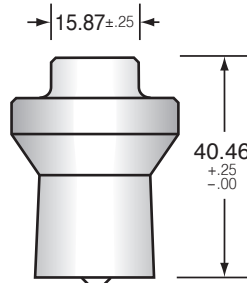

STOCK ITEMS: Shipped Same Day • **EXPRESS ITEMS:** Shipped Within 48 Hours

TOOLING FOR NITTO KOHKI / ALFRA

STOCK SIZES (mm)
7.92
11.09
14.27
17.44
20.62
23.79

192
STOCK

352
STOCK

352BC
EXPRESS

APS-9288 Coupling Nut for Alfra is STOCK

APS-9729 Coupling Nut for Nitto Kohki is STOCK

TOOLING FOR HUSKIE / POWER TEAM / PORTA-PUNCH

STOCK SIZES (mm)
7.92
11.09
14.27
17.44
20.62

105
STOCK

244
STOCK

TOOLING FOR ENERPAC

STOCK SIZES (mm)
7.92
11.09
14.27
17.44
20.62