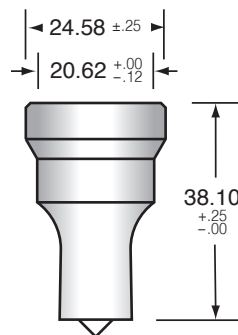

STOCK ITEMS: Shipped Same Day • **EXPRESS ITEMS:** Shipped Within 48 Hours

TOOLING FOR NITTO KOHKI / ALFRA

STOCK SIZES (mm)
7.92
11.09
14.27
17.44
20.62
23.79

192
STOCK

352
STOCK

352BC
EXPRESS

APS-9288 Coupling Nut for Alfra is STOCK

APS-9729 Coupling Nut for Nitto Kohki is STOCK

TOOLING FOR HUSKIE / POWER TEAM / PORTA-PUNCH

STOCK SIZES (mm)
7.92
11.09
14.27
17.44
20.62

105
STOCK

244
STOCK

TOOLING FOR ENERPAC

STOCK SIZES (mm)
7.92
11.09
14.27
17.44
20.62