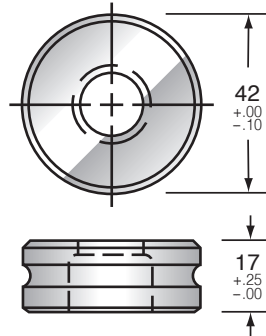

STOCK ITEMS: Shipped Same Day • **EXPRESS ITEMS:** Shipped Within 48 Hours

TOOLING FOR NITTO KOHKI / ALFRA

STOCK SIZES (mm)
7.92
11.09
14.27
17.44
20.62
23.79

192
STOCK

352
STOCK

352BC
EXPRESS

APS-9288 Coupling Nut for Alfra is STOCK

APS-9729 Coupling Nut for Nitto Kohki is STOCK

TOOLING FOR HUSKIE / POWER TEAM / PORTA-PUNCH

STOCK SIZES (mm)
7.92
11.09
14.27
17.44
20.62

105
STOCK

244
STOCK

TOOLING FOR ENERPAC

STOCK SIZES (mm)
7.92
11.09
14.27
17.44
20.62